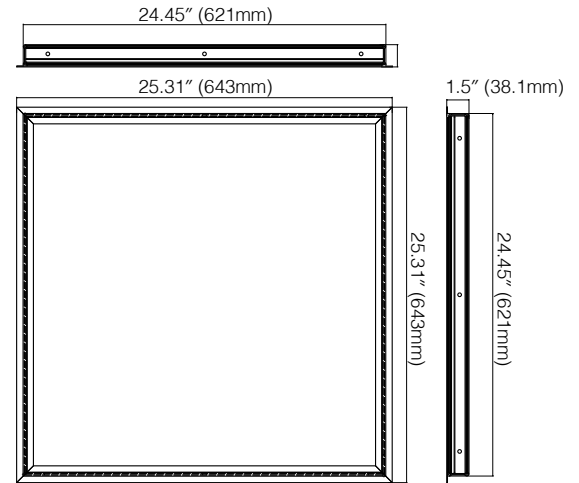

PROJECT NAME

CATALOG NO.

TYPE

DATE

NOTE

FLK - FLANGE KIT FOR DRYWALL

FLK
Flange Kit for Drywall