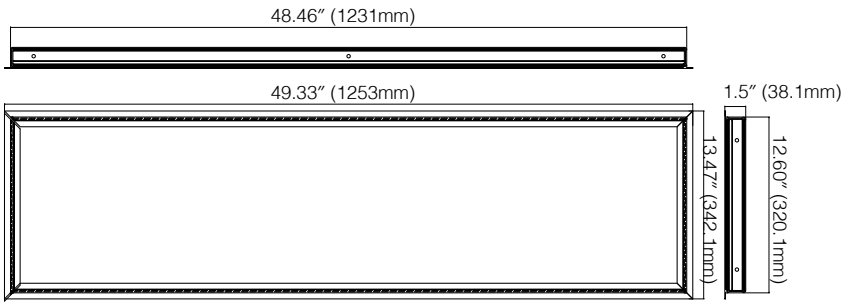

PROJECT NAME

CATALOG NO.

TYPE

DATE

NOTE

FLK - FLANGE KIT FOR DRYWALL

FLK
Flange Kit for Drywall