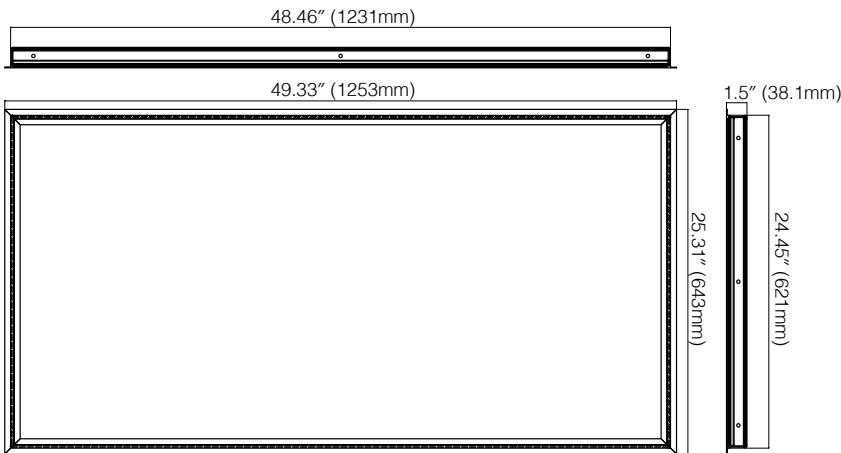

PROJECT NAME

CATALOG NO.

TYPE

DATE

NOTE

FLK - FLANGE KIT FOR DRYWALL

FLK
Flange Kit for Drywall