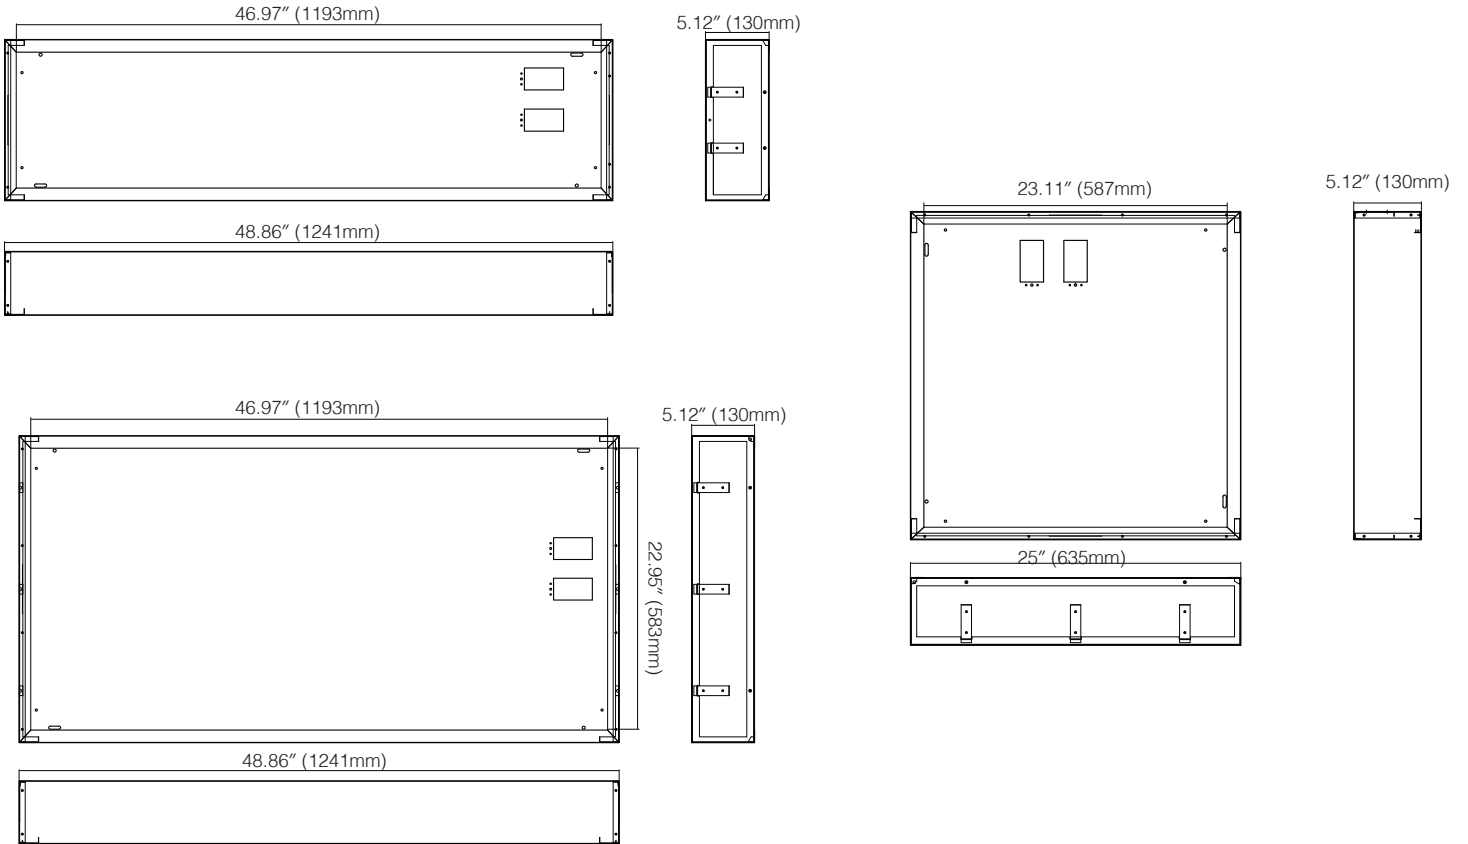

PROJECT NAME

CATALOG NO.

TYPE

DATE

NOTE

SURFACE MOUNT KIT

ILT-SMK
Accessories

ORDERING INFORMATION

Available with the following Alphalite products:

ILT-CB Series - LED Volumetric troffer with Center Diffuser

ILT-DB Series - LED Volumetric troffer with Dual Diffuser