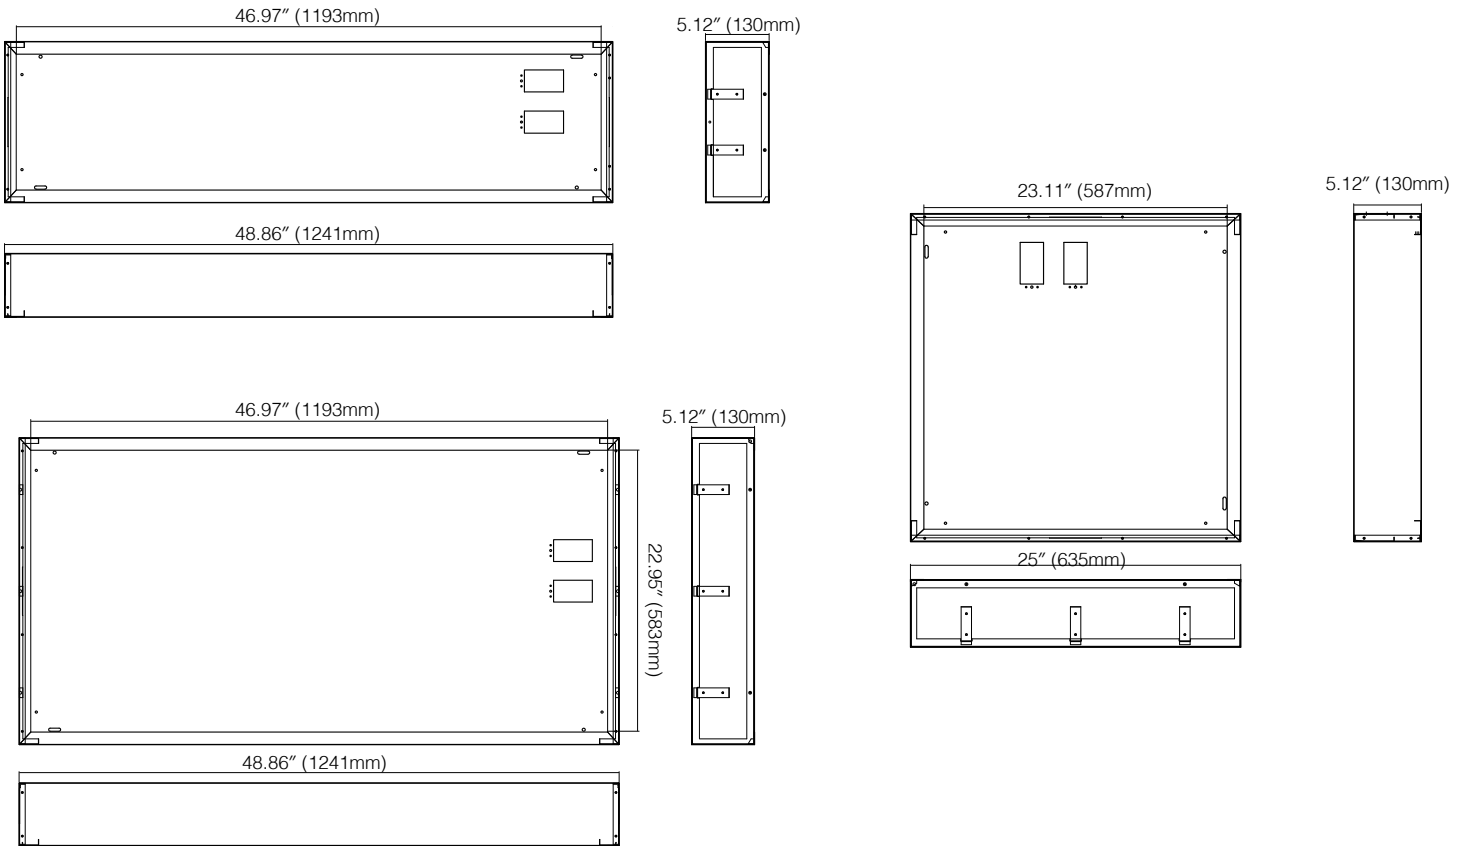

PROJECT NAME

CATALOG NO.

TYPE

DATE

NOTE

SURFACE MOUNT KIT

ILT-SMK
Accessories

ORDERING INFORMATION

Available with the following Alphalite products:

ILT-CB Series - LED Volumetric troffer with Center Diffuser

ILT-DB Series - LED Volumetric troffer with Dual Diffuser