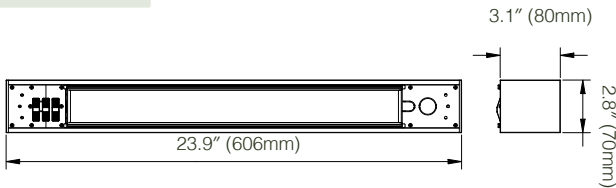

OPTICS

PARABOLIC

PHYSICAL PARAMETERS

DIMENSION

ILA-2

ILA-4

DIMENSION

ILA-6

ILA-8

ILA-L

ILA-T

ILA-X

LINEAR MULTI-DIRECTIONAL LAYOUT

	Part Number	Description	Quantity
A	ILA-2/4/6/8ft	ILA Linear Direct/Indirect Fixture	2
B	ZCN-ILA-xFT	Fixture End Linkable Connector Kit, x=ft	1
C	ILA-SCA	Surface Canopy + 6.5ft Aircraft Cable	2
D	ILA-PSCA-CRD7	Surface Canopy with AC cable K/O + 6.5ft Aircraft Cable + 18CWG 600V 5 wires 7ft AC Cable	1
E	ILA-UCOVER	U-cover(Optional)	1