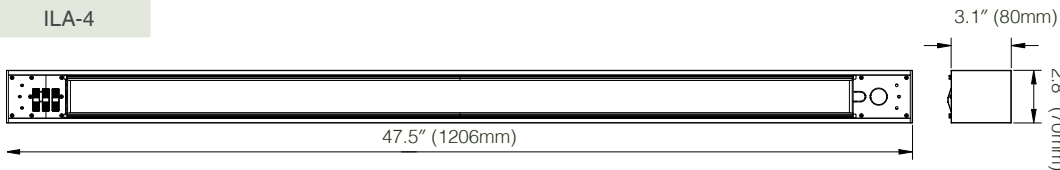

OPTICS

PARABOLIC

PHYSICAL PARAMETERS

DIMENSION

ILA-2

ILA-4

DIMENSION

ILA-6

ILA-8

ILA-L

ILA-T

ILA-X

LINEAR MULTI-DIRECTIONAL LAYOUT

	Part Number	Description	Quantity
A	ILA-2/4/6/8ft	ILA Linear Direct/Indirect Fixture	2
B	ZCN-ILA-xFT	Fixture End Linkable Connector Kit, x=ft	1
C	ILA-SCA	Surface Canopy + 6.5ft Aircraft Cable	2
D	ILA-PSCA-CRD7	Surface Canopy with AC cable K/O + 6.5ft Aircraft Cable + 18CWG 600V 5 wires 7ft AC Cable	1
E	ILA-UCOVER	U-cover(Optional)	1