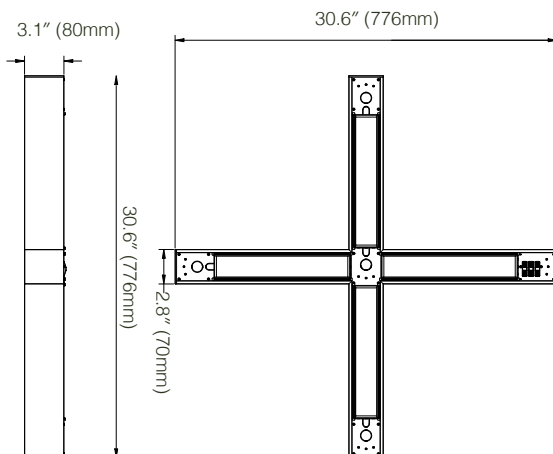

OPTICS

PARABOLIC

PHYSICAL PARAMETERS

DIMENSION

ILA-2

ILA-4

DIMENSION

ILA-6

ILA-8

ILA-L

ILA-T

ILA-X

LINEAR MULTI-DIRECTIONAL LAYOUT

	Part Number	Description	Quantity
A	ILA-2/4/6/8ft	ILA Linear Direct/Indirect Fixture	2
B	ZCN-ILA-xFT	Fixture End Linkable Connector Kit, x=ft	1
C	ILA-SCA	Surface Canopy + 6.5ft Aircraft Cable	2
D	ILA-PSCA-CRD7	Surface Canopy with AC cable K/O + 6.5ft Aircraft Cable + 18CWG 600V 5 wires 7ft AC Cable	1
E	ILA-UCOVER	U-cover(Optional)	1

	Part Number	Description	Quantity
A	ILA-2/4/6/8ft	ILA Linear Direct/Indirect Fixture	2
B	ZCN-ILA-xFT	Fixture End Linkable Connector Kit, x=ft	2
C	ILA-SCA	Surface Canopy + 6.5ft Aircraft Cable	4
D	ILA-PSCA-CRD7	Surface Canopy with AC cable K/O + 6.5ft Aircraft Cable + 18CWG 600V 5 wires 7ft AC Cable	1
F	ILA-LDXXX	L-Connector	1

	Part Number	Description	Quantity
A	ILA-2/4/6/8ft	ILA Linear Direct/Indirect Fixture	4
B	ZCN-ILA-xFT	Fixture End Linkable Connector Kit, x=ft	8
C	ILA-SCA	Surface Canopy + 6.5ft Aircraft Cable	11
D	ILA-PSCA-CRD7	Surface Canopy with AC cable K/O + 6.5ft Aircraft Cable + 18CWG 600V 5 wires 7ft AC Cable	1
F	ILA-LDXXX	L-Connector	4