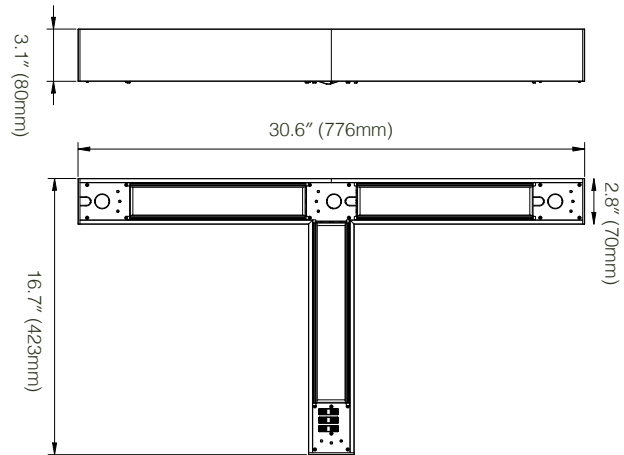

OPTICS

PARABOLIC

PHYSICAL PARAMETERS

DIMENSION

ILA-2

ILA-4

DIMENSION

ILA-6

ILA-8

ILA-L

ILA-T

ILA-X

LINEAR MULTI-DIRECTIONAL LAYOUT

	Part Number	Description	Quantity
A	ILA-2/4/6/8ft	ILA Linear Direct/Indirect Fixture	2
B	ZCN-ILA-xFT	Fixture End Linkable Connector Kit, x=ft	1
C	ILA-SCA	Surface Canopy + 6.5ft Aircraft Cable	2
D	ILA-PSCA-CRD7	Surface Canopy with AC cable K/O + 6.5ft Aircraft Cable + 18CWG 600V 5 wires 7ft AC Cable	1
E	ILA-UCOVER	U-cover(Optional)	1