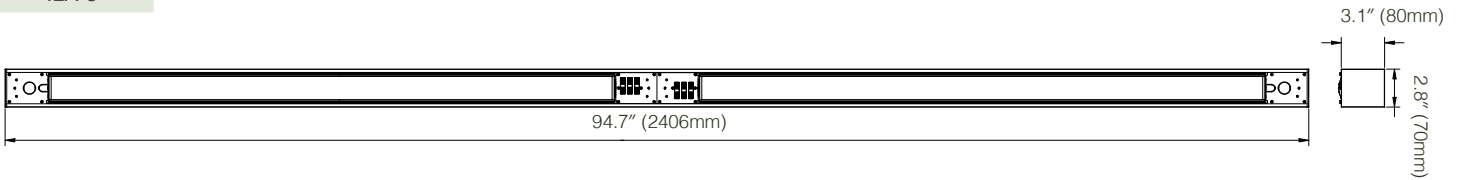

OPTICS

PARABOLIC

PHYSICAL PARAMETERS

DIMENSION

ILA-2

ILA-4

DIMENSION

ILA-6

ILA-8

ILA-L

ILA-T

ILA-X

LINEAR MULTI-DIRECTIONAL LAYOUT

	Part Number	Description	Quantity
A	ILA-2/4/6/8ft	ILA Linear Direct/Indirect Fixture	2
B	ZCN-ILA-xFT	Fixture End Linkable Connector Kit, x=ft	1
C	ILA-SCA	Surface Canopy + 6.5ft Aircraft Cable	2
D	ILA-PSCA-CRD7	Surface Canopy with AC cable K/O + 6.5ft Aircraft Cable + 18CWG 600V 5 wires 7ft AC Cable	1
E	ILA-UCOVER	U-cover(Optional)	1