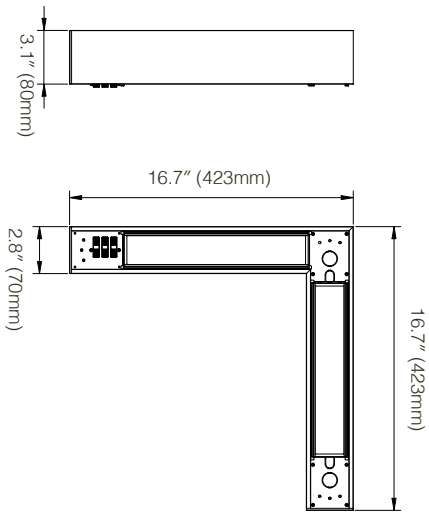

OPTICS

PARABOLIC

PHYSICAL PARAMETERS

DIMENSION

ILA-2

ILA-4

DIMENSION

ILA-6

ILA-8

ILA-L

ILA-T

ILA-X

LINEAR MULTI-DIRECTIONAL LAYOUT

	Part Number	Description	Quantity
A	ILA-2/4/6/8ft	ILA Linear Direct/Indirect Fixture	2
B	ZCN-ILA-xFT	Fixture End Linkable Connector Kit, x=ft	1
C	ILA-SCA	Surface Canopy + 6.5ft Aircraft Cable	2
D	ILA-PSCA-CRD7	Surface Canopy with AC cable K/O + 6.5ft Aircraft Cable + 18CWG 600V 5 wires 7ft AC Cable	1
E	ILA-UCOVER	U-cover(Optional)	1

	Part Number	Description	Quantity
A	ILA-2/4/6/8ft	ILA Linear Direct/Indirect Fixture	2
B	ZCN-ILA-xFT	Fixture End Linkable Connector Kit, x=ft	2
C	ILA-SCA	Surface Canopy + 6.5ft Aircraft Cable	4
D	ILA-PSCA-CRD7	Surface Canopy with AC cable K/O + 6.5ft Aircraft Cable + 18CWG 600V 5 wires 7ft AC Cable	1
F	ILA-LDXXX	L-Connector	1