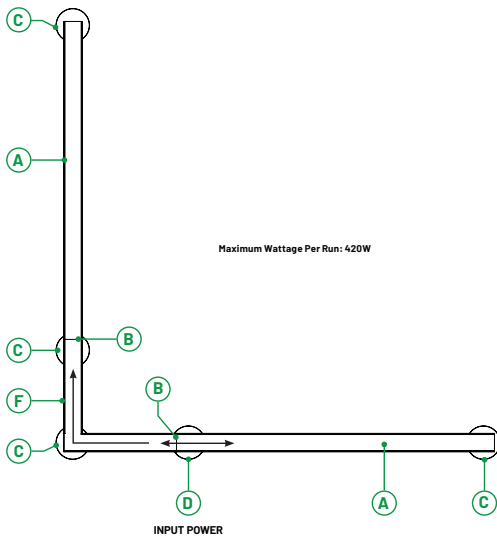

OPTICS

PARABOLIC

PHYSICAL PARAMETERS

DIMENSION

ILA-2

ILA-4

DIMENSION

ILA-6

ILA-8

ILA-L

ILA-T

ILA-X

LINEAR MULTI-DIRECTIONAL LAYOUT

	Part Number	Description	Quantity
A	ILA-2/4/6/8ft	ILA Linear Direct/Indirect Fixture	2
B	ZCN-ILA-xFT	Fixture End Linkable Connector Kit, x=ft	1
C	ILA-SCA	Surface Canopy + 6.5ft Aircraft Cable	2
D	ILA-PSCA-CRD7	Surface Canopy with AC cable K/O + 6.5ft Aircraft Cable + 18CWG 600V 5 wires 7ft AC Cable	1
E	ILA-UCOVER	U-cover(Optional)	1

	Part Number	Description	Quantity
A	ILA-2/4/6/8ft	ILA Linear Direct/Indirect Fixture	2
B	ZCN-ILA-xFT	Fixture End Linkable Connector Kit, x=ft	2
C	ILA-SCA	Surface Canopy + 6.5ft Aircraft Cable	4
D	ILA-PSCA-CRD7	Surface Canopy with AC cable K/O + 6.5ft Aircraft Cable + 18CWG 600V 5 wires 7ft AC Cable	1
F	ILA-LDXXX	L-Connector	1

	Part Number	Description	Quantity
A	ILA-2/4/6/8ft	ILA Linear Direct/Indirect Fixture	4
B	ZCN-ILA-xFT	Fixture End Linkable Connector Kit, x=ft	8
C	ILA-SCA	Surface Canopy + 6.5ft Aircraft Cable	11
D	ILA-PSCA-CRD7	Surface Canopy with AC cable K/O + 6.5ft Aircraft Cable + 18CWG 600V 5 wires 7ft AC Cable	1
F	ILA-LDXXX	L-Connector	4