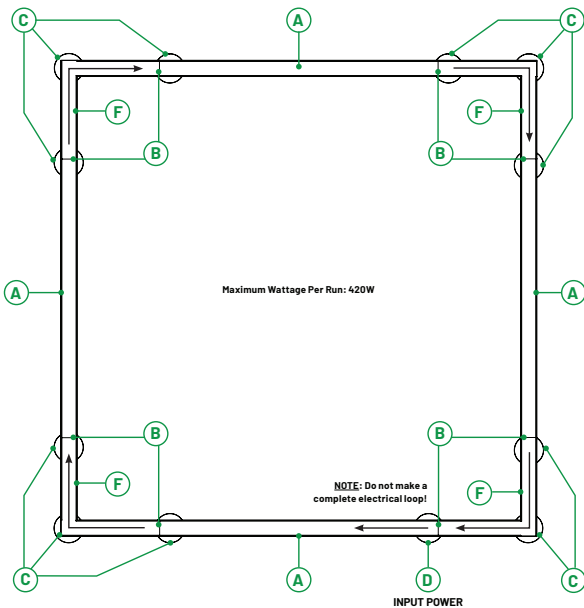

OPTICS

PARABOLIC

PHYSICAL PARAMETERS

DIMENSION

ILA-2

ILA-4

DIMENSION

ILA-6

ILA-8

ILA-L

ILA-T

ILA-X

LINEAR MULTI-DIRECTIONAL LAYOUT

	Part Number	Description	Quantity
A	ILA-2/4/6/8ft	ILA Linear Direct/Indirect Fixture	2
B	ZCN-ILA-xFT	Fixture End Linkable Connector Kit, x=ft	1
C	ILA-SCA	Surface Canopy + 6.5ft Aircraft Cable	2
D	ILA-PSCA-CRD7	Surface Canopy with AC cable K/O + 6.5ft Aircraft Cable + 18CWG 600V 5 wires 7ft AC Cable	1
E	ILA-UCOVER	U-cover(Optional)	1

	Part Number	Description	Quantity
A	ILA-2/4/6/8ft	ILA Linear Direct/Indirect Fixture	2
B	ZCN-ILA-xFT	Fixture End Linkable Connector Kit, x=ft	2
C	ILA-SCA	Surface Canopy + 6.5ft Aircraft Cable	4
D	ILA-PSCA-CRD7	Surface Canopy with AC cable K/O + 6.5ft Aircraft Cable + 18CWG 600V 5 wires 7ft AC Cable	1
F	ILA-LDXXX	L-Connector	1

	Part Number	Description	Quantity
A	ILA-2/4/6/8ft	ILA Linear Direct/Indirect Fixture	4
B	ZCN-ILA-xFT	Fixture End Linkable Connector Kit, x=ft	8
C	ILA-SCA	Surface Canopy + 6.5ft Aircraft Cable	11
D	ILA-PSCA-CRD7	Surface Canopy with AC cable K/O + 6.5ft Aircraft Cable + 18CWG 600V 5 wires 7ft AC Cable	1
F	ILA-LDXXX	L-Connector	4