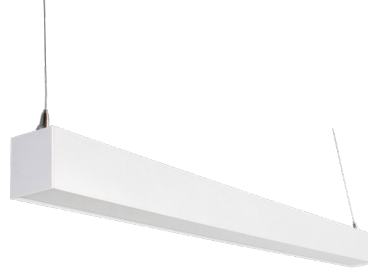

APPLICATION

A versatile solution for general purpose applications. Ideal for parking garages, corridors, hallways, stairwells, offices, closets, storage rooms, and spaces that demand energy demand reduction and high-quality light.