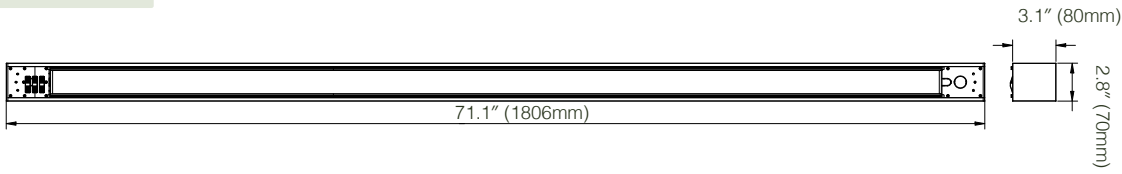

OPTICS

PARABOLIC

PHYSICAL PARAMETERS

DIMENSION

ILA-2

ILA-4

DIMENSION

ILA-6

ILA-8

ILA-L

ILA-T

ILA-X

LINEAR MULTI-DIRECTIONAL LAYOUT

	Part Number	Description	Quantity
A	ILA-2/4/6/8ft	ILA Linear Direct/Indirect Fixture	2
B	ZCN-ILA-xFT	Fixture End Linkable Connector Kit, x=ft	1
C	ILA-SCA	Surface Canopy + 6.5ft Aircraft Cable	2
D	ILA-PSCA-CRD7	Surface Canopy with AC cable K/O + 6.5ft Aircraft Cable + 18CWG 600V 5 wires 7ft AC Cable	1
E	ILA-UCOVER	U-cover(Optional)	1