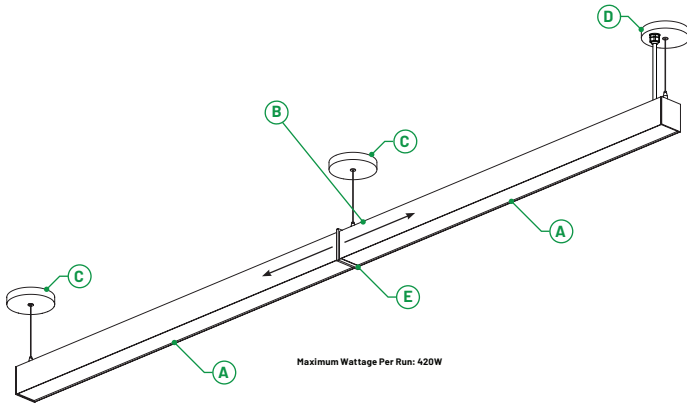

OPTICS

PARABOLIC

PHYSICAL PARAMETERS

DIMENSION

ILA-2

ILA-4

DIMENSION

ILA-6

ILA-8

ILA-L

ILA-T

ILA-X

LINEAR MULTI-DIRECTIONAL LAYOUT

	Part Number	Description	Quantity
A	ILA-2/4/6/8ft	ILA Linear Direct/Indirect Fixture	2
B	ZCN-ILA-xFT	Fixture End Linkable Connector Kit, x=ft	1
C	ILA-SCA	Surface Canopy + 6.5ft Aircraft Cable	2
D	ILA-PSCA-CRD7	Surface Canopy with AC cable K/O + 6.5ft Aircraft Cable + 18CWG 600V 5 wires 7ft AC Cable	1
E	ILA-UCOVER	U-cover(Optional)	1

	Part Number	Description	Quantity
A	ILA-2/4/6/8ft	ILA Linear Direct/Indirect Fixture	2
B	ZCN-ILA-xFT	Fixture End Linkable Connector Kit, x=ft	2
C	ILA-SCA	Surface Canopy + 6.5ft Aircraft Cable	4
D	ILA-PSCA-CRD7	Surface Canopy with AC cable K/O + 6.5ft Aircraft Cable + 18CWG 600V 5 wires 7ft AC Cable	1
F	ILA-LDXXX	L-Connector	1