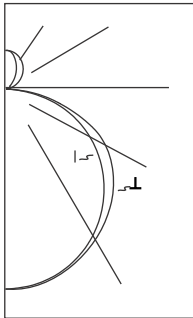

Accessories (order separately)

WG = Wire Guard

Y-Toggle/10 = Y-mounting tool, #2 cable, 10'

OS = Occupancy Sensor

LN = Lens

LAMP CONFIGURATION

X = 2.5" [63.5mm]

Y = 2.5" [63.5mm]

DIMENSION TOP VIEW

PHOTOMETRICS

HBA-654

(2) Electronic Ballast, High BF

(6) F54T5/841HO
54W T5 lamps, 4400 lumens

Spacing criterion:
(H) 1.3 x mounting height, (L)
1.3 x mounting height Efficiency
93.3%

Candlepower