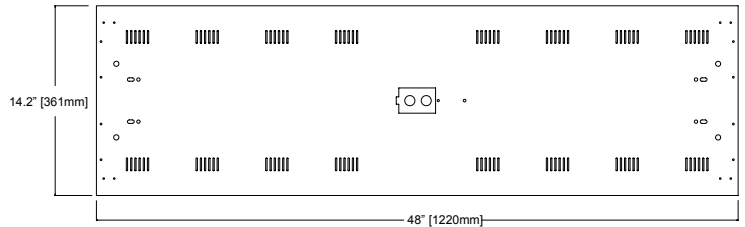

Accessories (order separately)

WG = Wire Guard

Y-Toggle/10 = Y-mounting tool, #2 cable, 10'

OS = Occupancy Sensor

LN = Lens

LAMP CONFIGURATION

X = 2.5" [63.5mm]

Y = 2.5" [63.5mm]

DIMENSION TOP VIEW

PHOTOMETRICS

HBA-654

(2) Electronic Ballast, High BF

(6) F54T5/841HO
54W T5 lamps, 4400 lumens

Spacing criterion:
(H) 1.3 x mounting height, (L)
1.3 x mounting height Efficiency
93.3%

Candlepower