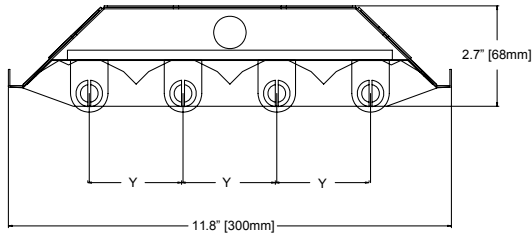

Accessories (order separately)

WG = Wire Guard

Y-Toggle/10 = Y-mounting tool, #2 cable, 10'

OS = Occupancy Sensor

LN = Lens

LAMP CONFIGURATION

X = 2.5" [63.5mm]

Y = 2.5" [63.5mm]

DIMENSION TOP VIEW

PHOTOMETRICS

HBA-654

(2) Electronic Ballast, High BF

(6) F54T5/841HO
54W T5 lamps, 4400 lumens

Spacing criterion:
(H) 1.3 x mounting height, (L)
1.3 x mounting height Efficiency
93.3%

Candlepower