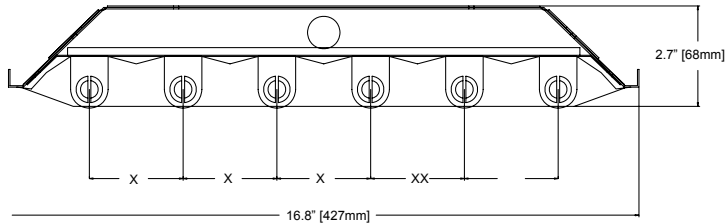

Accessories (order separately)

WG = Wire Guard

Y-Toggle/10 = Y-mounting tool, #2 cable, 10'

OS = Occupancy Sensor

LN = Lens

LAMP CONFIGURATION

X = 2.5" [63.5mm]

Y = 2.5" [63.5mm]

DIMENSION TOP VIEW

PHOTOMETRICS

HBA-654

(2) Electronic Ballast, High BF

(6) F54T5/841HO
54W T5 lamps, 4400 lumens

Spacing criterion:
(H) 1.3 x mounting height, (L)
1.3 x mounting height Efficiency
93.3%

Candlepower