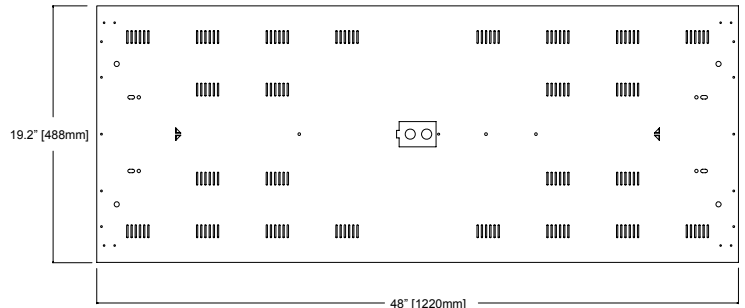

Accessories (order separately)

WG = Wire Guard

Y-Toggle/10 = Y-mounting tool, #2 cable, 10'

OS = Occupancy Sensor

LN = Lens

LAMP CONFIGURATION

X = 2.5" [63.5mm]

Y = 2.5" [63.5mm]

DIMENSION TOP VIEW

PHOTOMETRICS

HBA-654

(2) Electronic Ballast, High BF

(6) F54T5/841HO
54W T5 lamps, 4400 lumens

Spacing criterion:
(H) 1.3 x mounting height, (L)
1.3 x mounting height Efficiency
93.3%

Candlepower